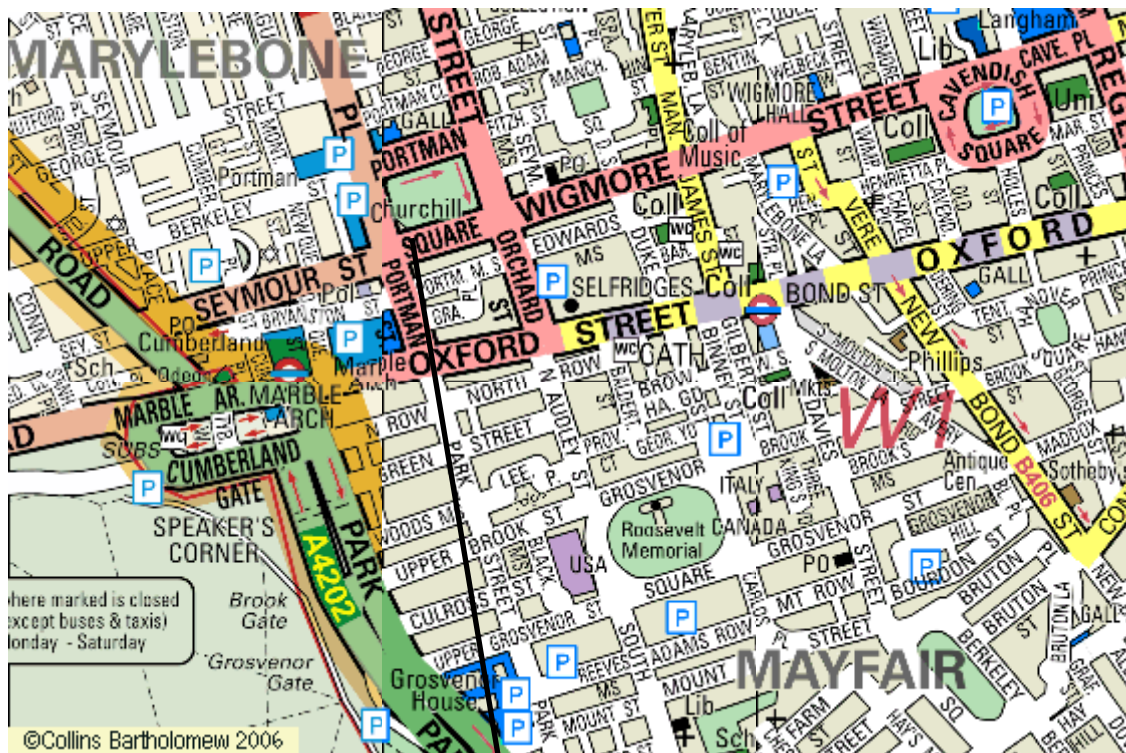

Map and directions for the offices of:

International Council on Mining and Metals
6th Floor North
35 Portman Square
London
W1H 6LR

By Underground

The nearest stations are Bond Street and Marble Arch.

By Taxi

Request a taxi to alight at 35 Portman Square, W1.

If you require assistance at any stage of your journey to ICMM, please call ICMM main office number on +44 (0) 20 7467 5070.

ICMM Office